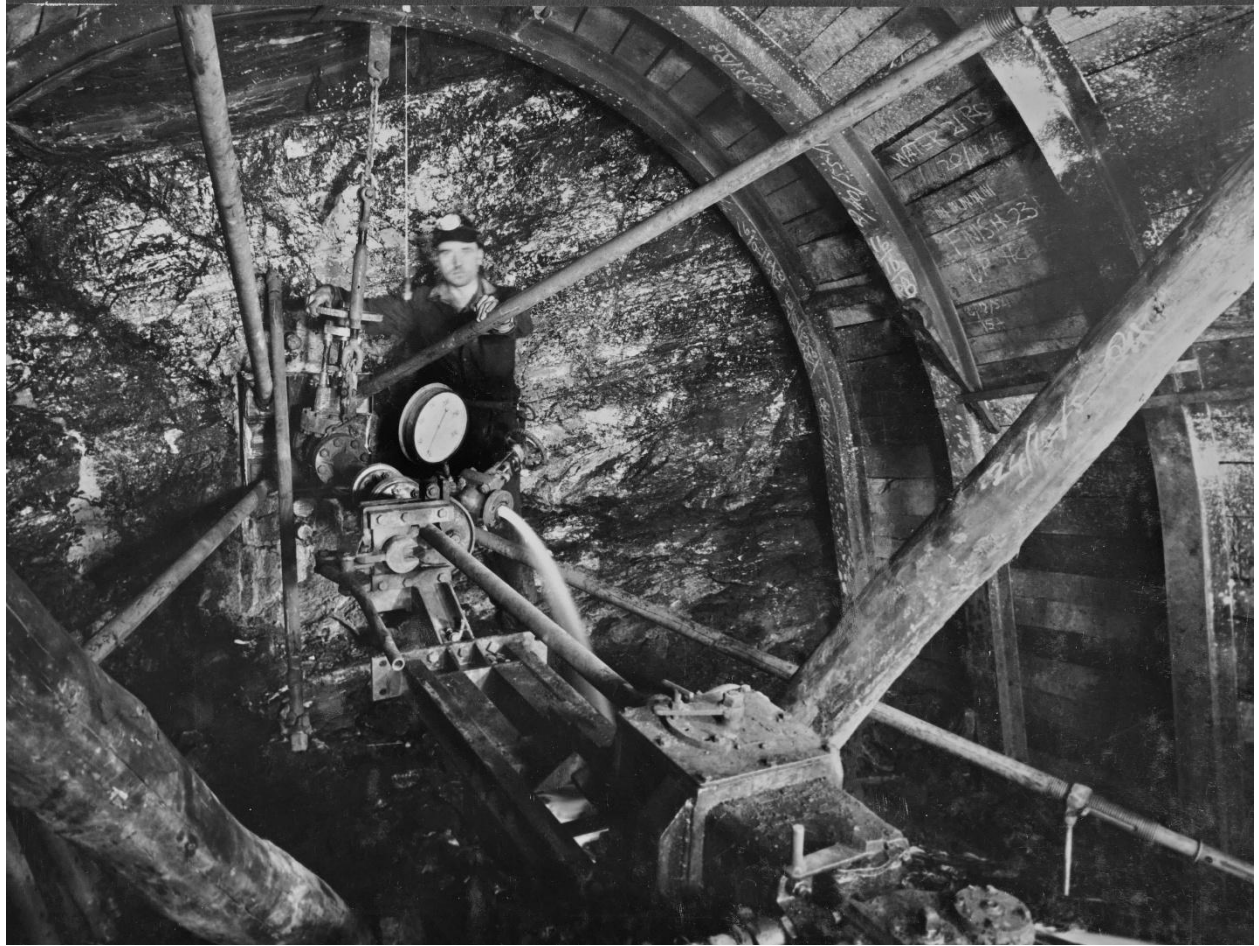

413/56.

IFTON.

10's FACE.

Disc-shearer.

BLACK PARK, BRITHNOTAL & FTON COLLIERIES
 PLAN OF THE HOUSING IN THE
 (BLACK PARK)

LEGEND

1. **HOUSING**

2. **ROADS**